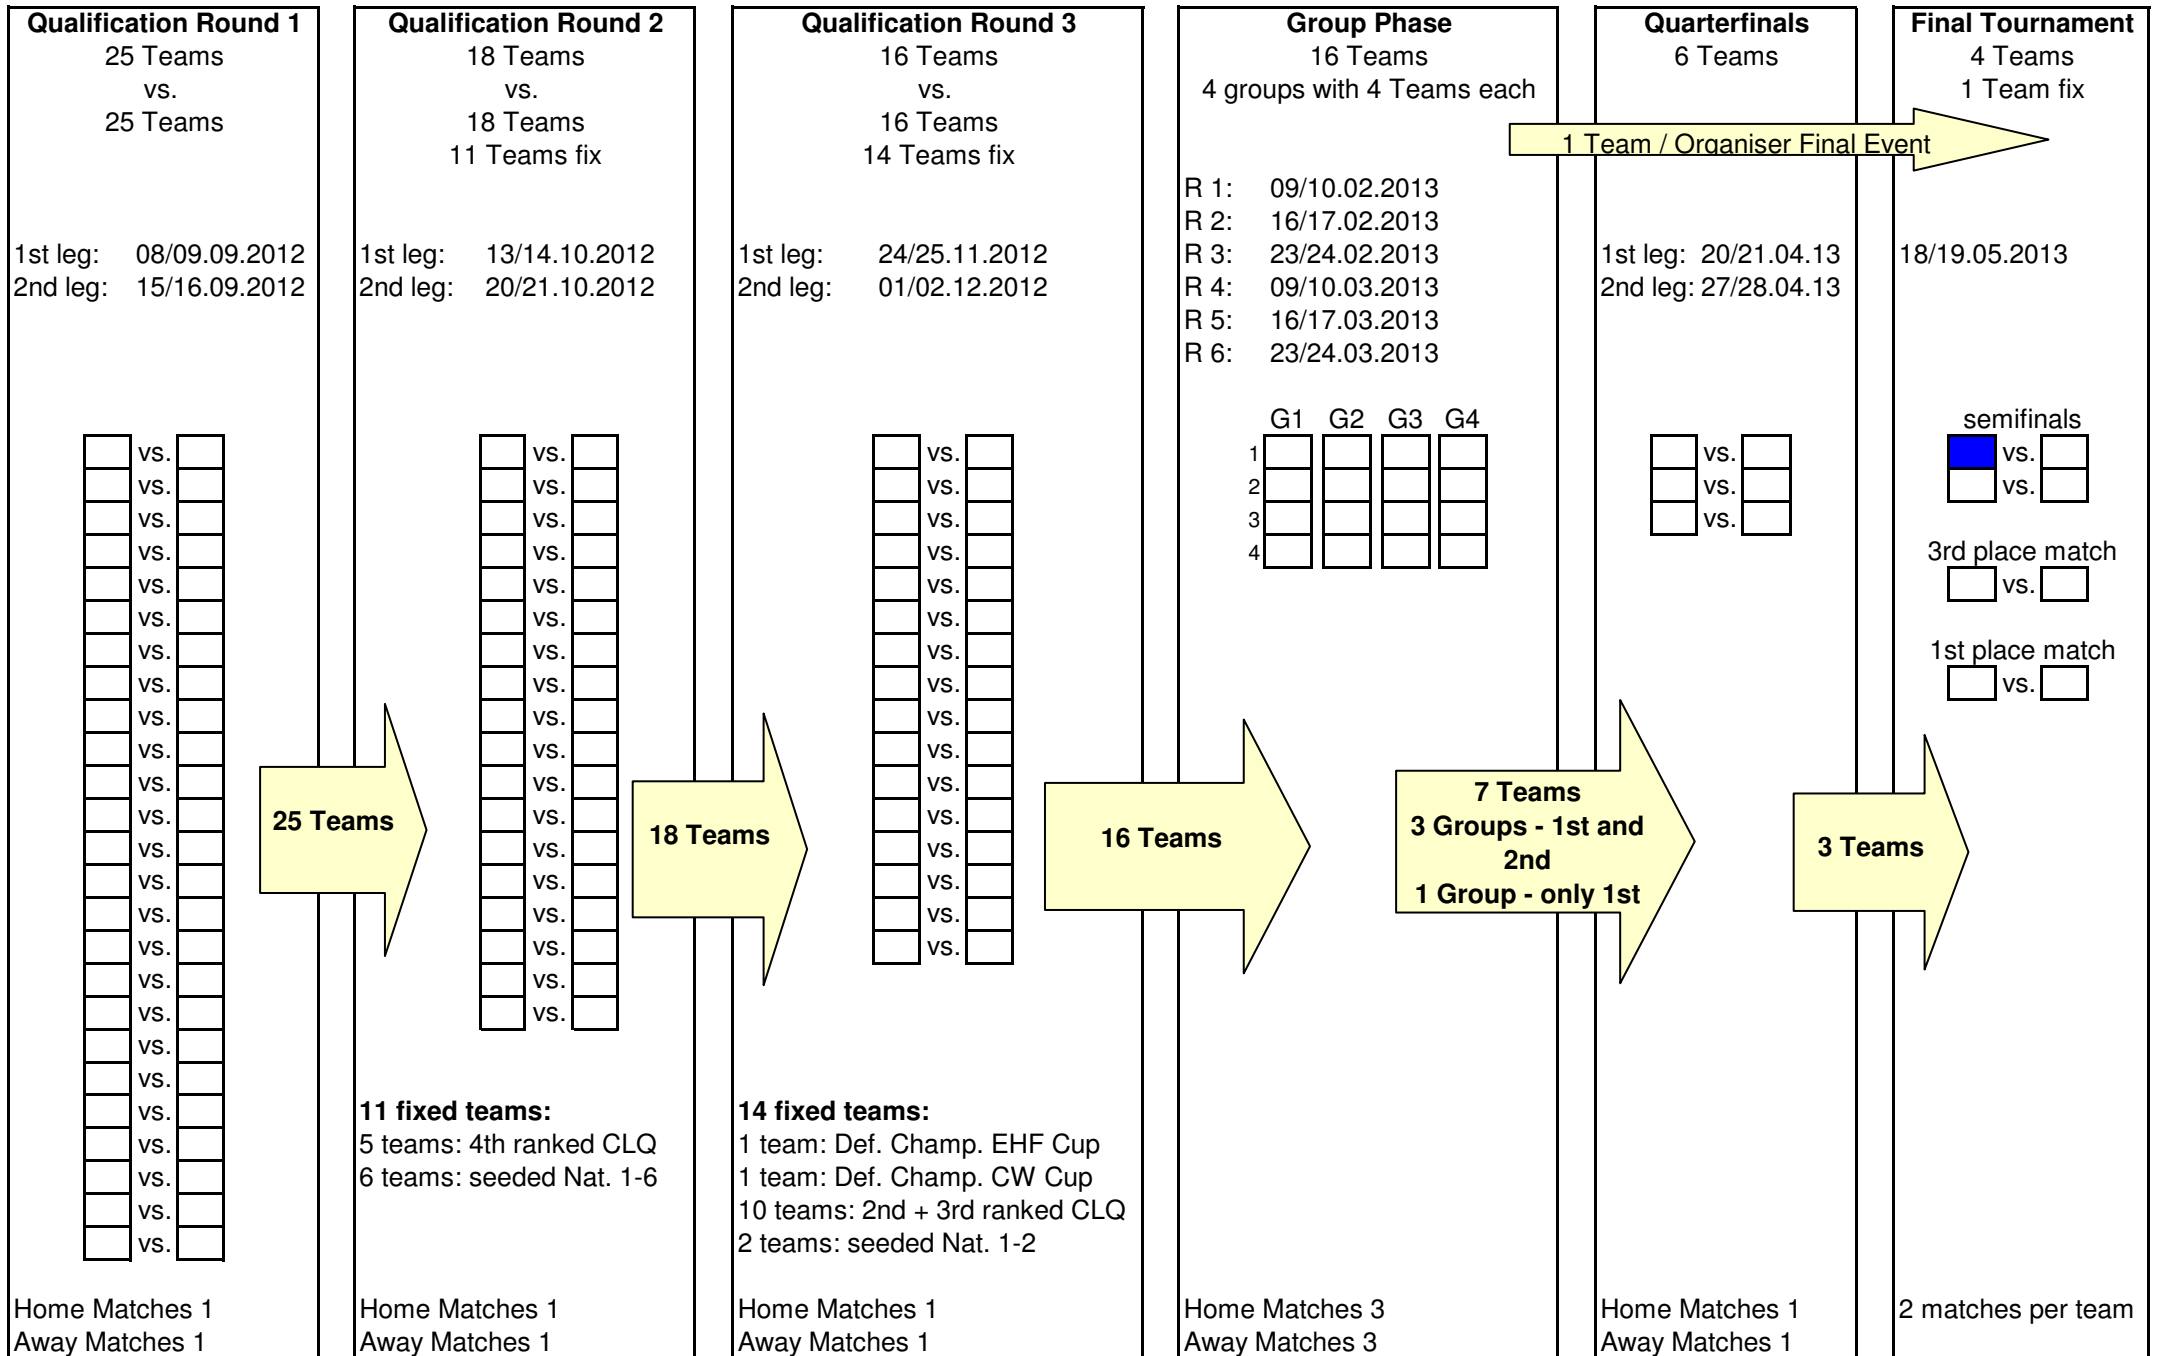

Playing system 2012/13 EHF Cup

Clubs total 75: 60 clubs and 15 clubs coming from the CL Qualification round

total: 176 matches

13.06.2012